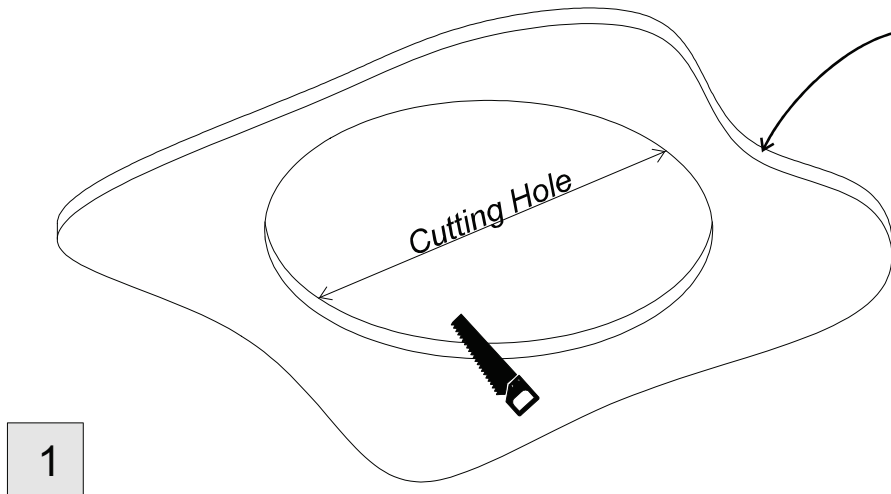

# DISC Trimless Installation Manual

Plasterboard thickness: 12.5mm up to 25mm

Luminaires	Cutting Hole
Ø270mm	Ø275mm
Ø400mm	Ø405mm
Ø580mm	Ø585mm
Ø850mm	Ø855mm
Ø1130mm	Ø1135mm
Ø1420mm	Ø1425mm